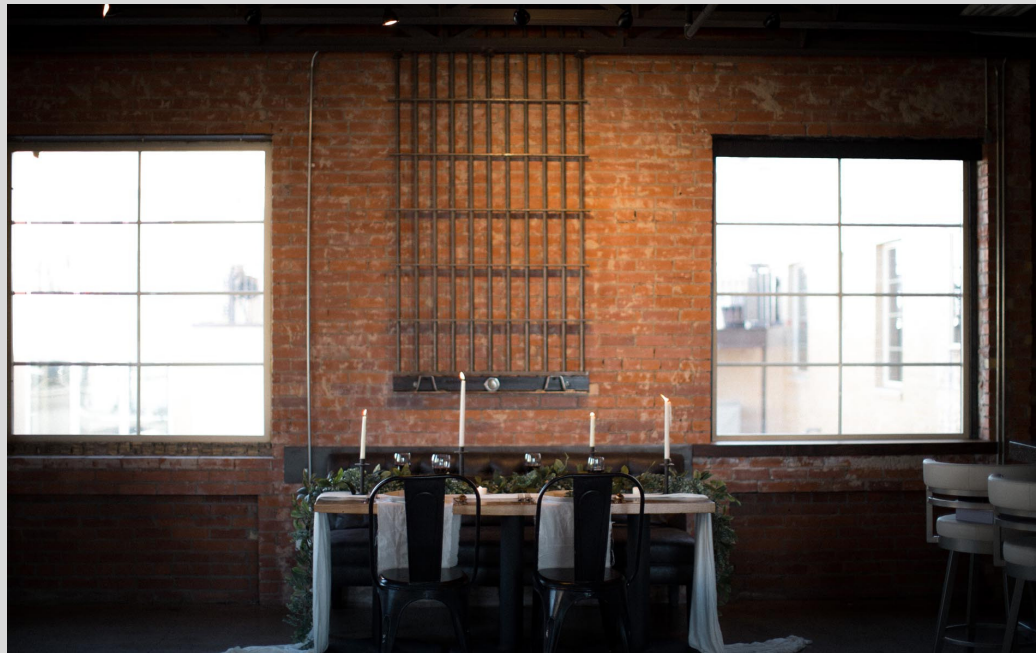

THE CLINK

ALL ABOUT THE CLINK

LOCATED IN THE HISTORIC DISTRICT OF DOWNTOWN PUEBLO, THE CLINK DELIVERS A SPEAK-EASY INFLUENCED LOUNGE FOR ALL OCCASIONS. THE RESTORED BRICK AND CUSTOM HANDCRAFTED FURNISHINGS IMMERSSES ITS GUESTS COMFORTABLY INTO A MODERN AND UNIQUE EXPERIENCE.

INCLUSIONS

THE CLINK COMFORTABLY HOSTS 100 GUESTS. INSIDE, SIXTY GUESTS WILL HAVE EXCLUSIVE SEATING ON THREE ROUND HIGH TOP TABLES, SEVEN WOOD TABLES, AN EXTENDED BAR TOP, AND A DESIRABLE LOUNGE ARRANGEMENT. OUTSIDE, FORTY GUESTS MIND A SCENIC VIEW OF HISTORIC DOWNTOWN PUEBLO.